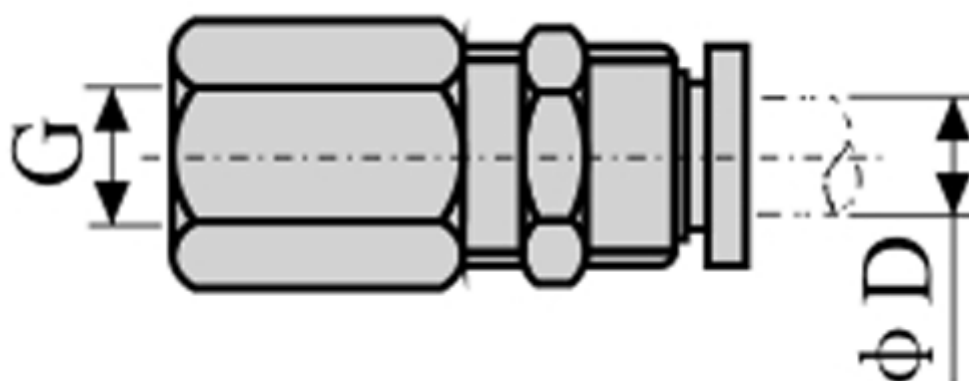

# Data Sheet

Article number: 58EPMF1003

Description: Fitting EPMF1003 bulkhead female connector  
thread 3/8", tube diameter 10

## Measures

---

D = 10  
Thread = 3/8"